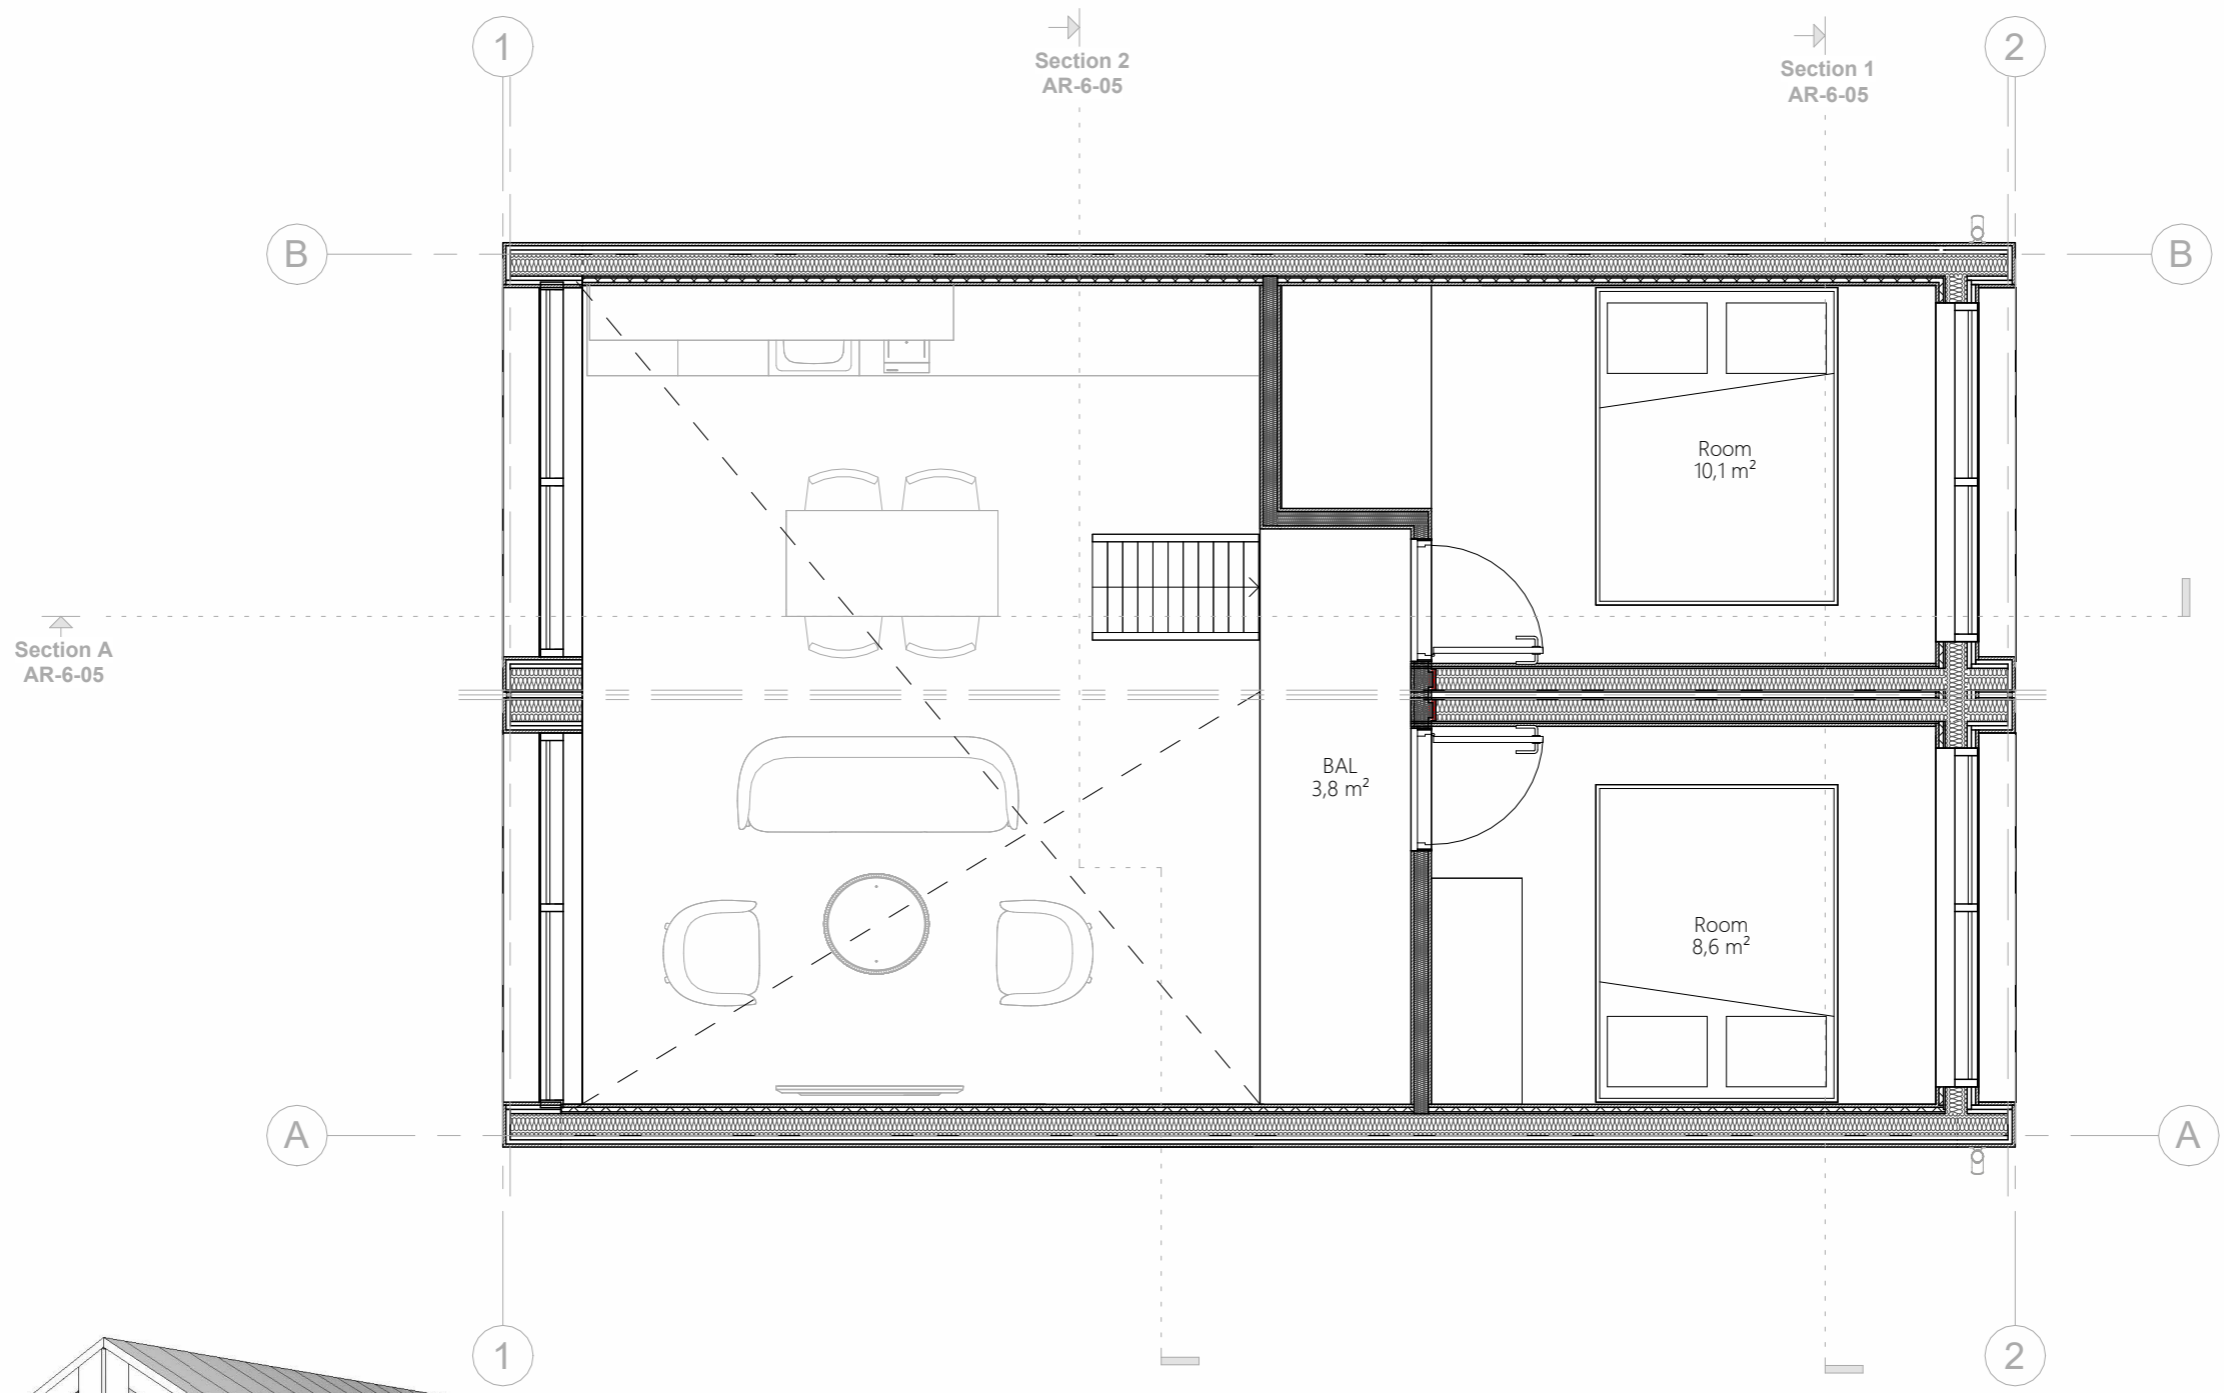

Project name:	TYPE FT- 80_v01		Drawing:	2 FLOOR		
MODERN MODULAR	PINSKA PREFAB OÜ Raua tn 10 Viljandi 71020 Estonia		Date:	26.09.2024	Scale:	1 : 50
	Reg 16124141 info@pinska.ee +3725018006			THE DRAWIND IS PINSKA PREFAB OÜ PROPRTY AND ITS USE WITHOUT WRITTEN PERMISSION IS PROHIBITED!